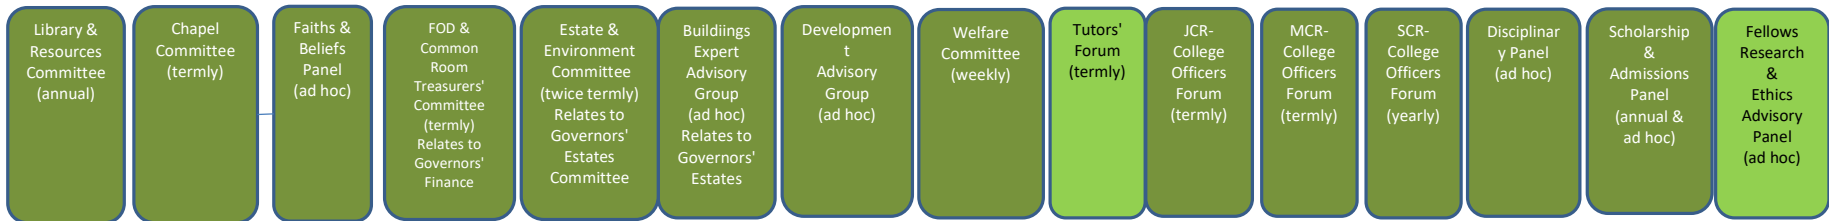

St Chad's College, Durham  
 Management Organogram - 21st February 2022

College Committees managed by Governors

College Management & Advisory Committees managed by the Principal or College Officers. Mid-Green shows reporting to Governors

Principal programmes managed by College Officers or Fellows

- Key
- The Principal, a Governor of the College
  - Committees, Panels and Advisory Groups led by the Principal or College Officers, including those with responsibilities delegated by Governors' College committees
  - Constituencies, Panels or Forums of Institutions within the College Community: Fellows, Tutors, Scholars, Students and Alumni
  - College Programmes