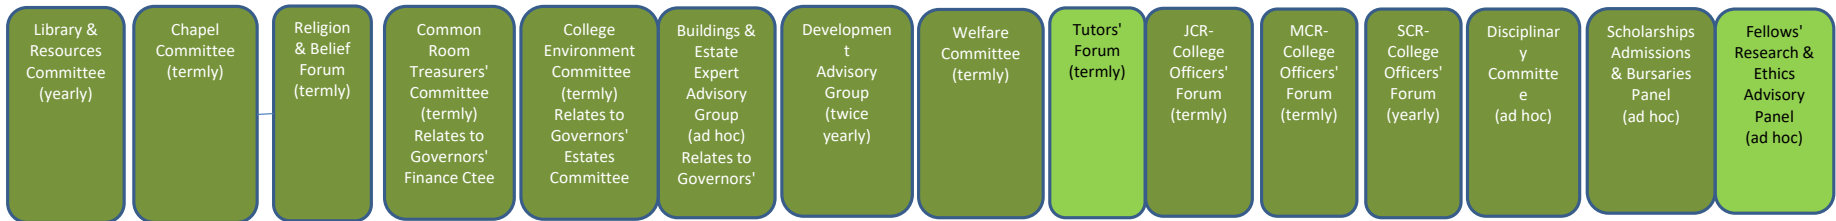

St Chad's College, Durham
Management Organogram - June 2019

College Committees managed by Governors

College Management & Advisory Committees managed by the Principal or College Officers. Mid-Green shows reporting to Governors

Principal programmes managed by College Officers or Fellows

Key

- The Principal, a Governor of the College
- Committees, Panels and Advisory Groups led by the Principal or College Officers, including those with responsibilities delegated by Governors' College committees
- Constituencies, Panels or Forums of Institutions within the College Community: Fellows, Tutors, Scholars, Students and Alumni
- College Programmes